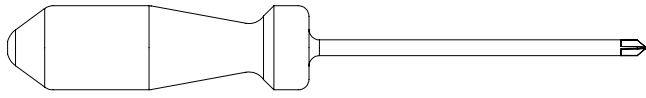

安装说明

Video

Tutorial

www.juwel-aquarium.com/sbx_rio_125

INCLUDED

4x

16x

2x

6x

4x

8x

TOP VIEW

1

2

3

4