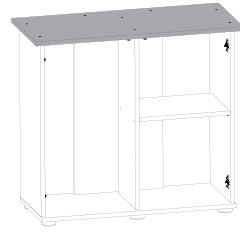

安装说明

Video

Tutorial

www.juwel-aquarium.com/sbx_rio_125

INCLUDED

4x

16x

2x

6x

4x

8x

TOP VIEW

1

2

3

4