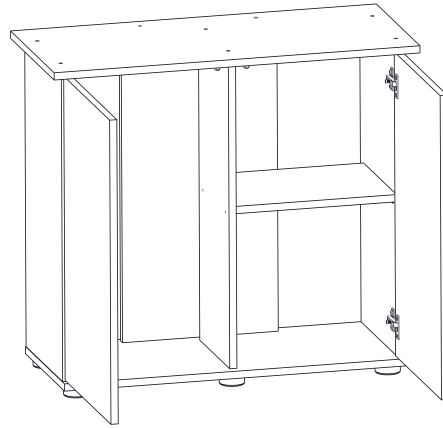

安装说明

Video

Tutorial

www.juwel-aquarium.com/sbx_rio_125

INCLUDED

4x

16x

2x

6x

4x

8x

TOP VIEW

1

2

3

4